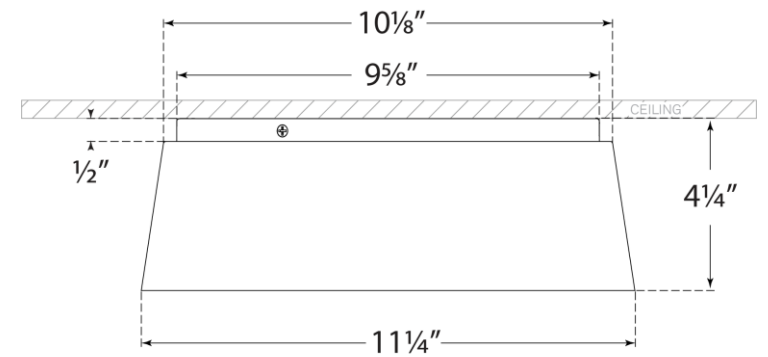

TEAR SHEET

Halo Small Flush Mount

Item # BBL 4094BSL

Designer: Barbara Barry

Height: 4.25"

Width: 11.25"

Canopy: 10" Round

Finishes: BLK, BSL, G, WHT

Lightsource: Dedicated LED

Wattage: 27w (2200lm)

Weight: 4 Pounds

Side View