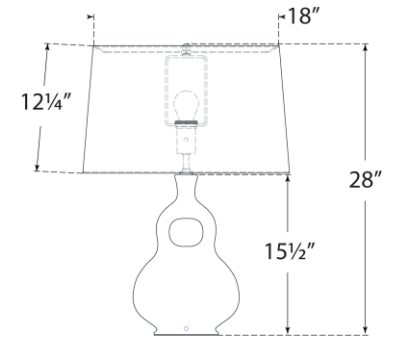

TEAR SHEET

Lamu Large Table Lamp

Item # CD 3612IVO-L

Designer: Champalimaud

Height: 27.75"

Width: 20"

Base: 6.25" Square

Finishes: IVO, MBB

Shade Treatments: L

Shade Details: 18" x 20" x 12.25"

Socket: E26 Dimmer

Wattage: 15 LED A19

Weight: 10 Pounds

Side View

Front View

Top View