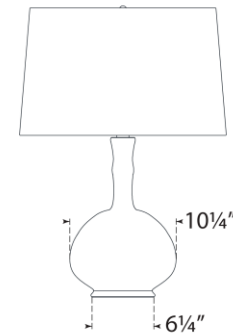

TEAR SHEET

Lamu Large Table Lamp

Item # CD 3612IVO-L

Designer: Champalimaud

Height: 27.75"

Width: 20"

Base: 6.25" Square

Finishes: IVO, MBB

Shade Treatments: L

Shade Details: 18" x 20" x 12.25"

Socket: E26 Dimmer

Wattage: 15 LED A19

Weight: 10 Pounds

Side View

Front View

Top View