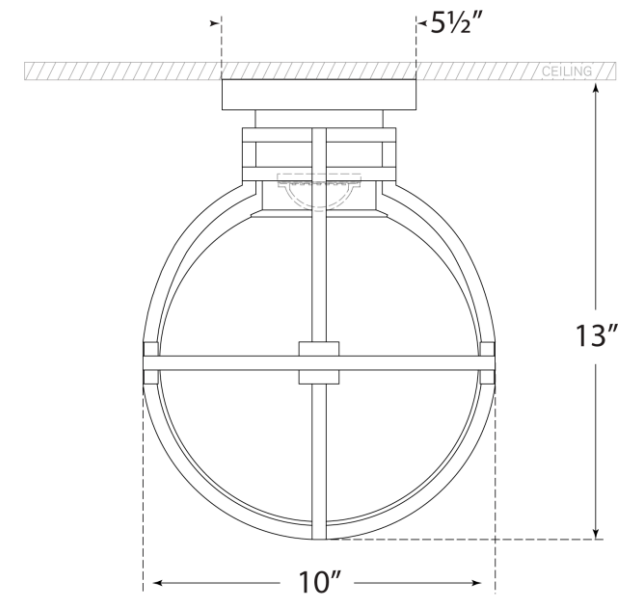

TEAR SHEET

Gracie 10" Captured Globe Flush Mount

Item # CHC 4481PN-CG

Designer: Chapman & Myers

Height: 13"

Width: 10"

Canopy: 5.5" Round

Finishes: PN

Glass Options: Clear Glas

Lightsource: Dedicated LED

Wattage: 12w (1100lm)

Weight: 8 Pounds

Side View