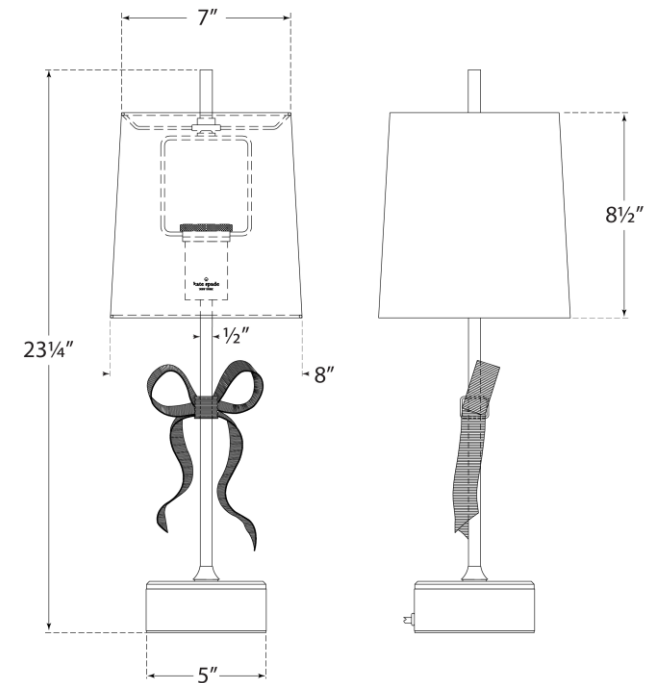

## Ellery Gros-Grain Bow Table Lamp

Item # KS 3111SB-L

Designer: kate spade new york

Height: 22.75"

Width: 8"

Base: 5" Square

Finishes: PN, SB

Shade Treatments: BL, L

Shade Details: 7" x 8" x 8.5" Square

Socket: E26 Keyless w/ Line Switch

Wattage: 60 A19

Weight: 8 Pounds

KS3111