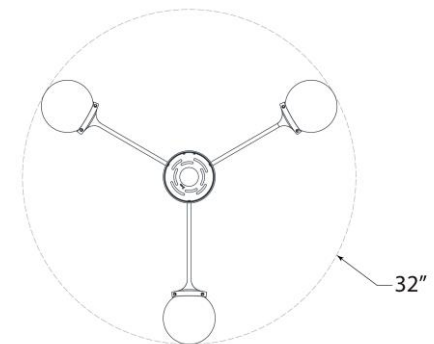

TEAR SHEET

Prescott Large Semi-Flush Mount

Item # KS 4009BZ-WG

Designer: kate spade new york

Height: 14.5"

Width: 28.25"

Canopy: 5" Round

Finishes: BZ, PN, SB

Glass Options: CG, WG

Socket: 4 - E12 Candelabra

Wattage: 4 - 5.5 LED G16.5

Weight: 12 Pounds

Note: UL Only

Front View

Top View