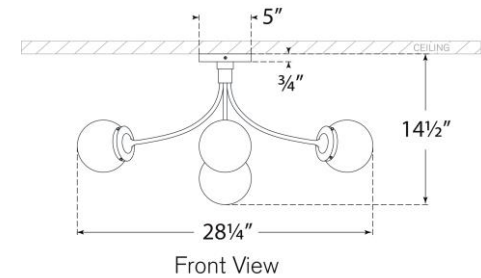

TEAR SHEET

Prescott Large Semi-Flush Mount

Item # KS 4009BZ-WG

Designer: kate spade new york

Height: 14.5"

Width: 28.25"

Canopy: 5" Round

Finishes: BZ, PN, SB

Glass Options: CG, WG

Socket: 4 - E12 Candelabra

Wattage: 4 - 5.5 LED G16.5

Weight: 12 Pounds

Note: UL Only

Front View

Top View