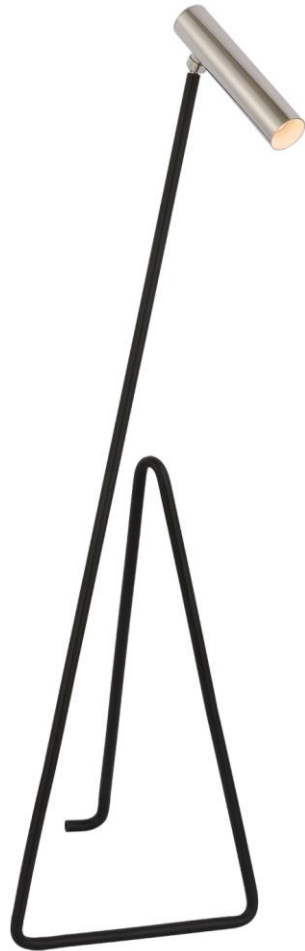

TEAR SHEET

Flesso Small Floor Lamp

Item # KW 1430BLK/PN

Designer: Kelly Wearstler

Height: 46"

Width: 13"

Extension: 10.25"

Base: 9.75" x 13" Decorative

Finishes: BLK/AB, BLK/PN

Lightsource: Dedicated LED w/ Dimmer

Wattage: 12w (1000lm)

Weight: 9 Pounds

Note: Item not Available in Australia or China

Side View

Front View

Top View