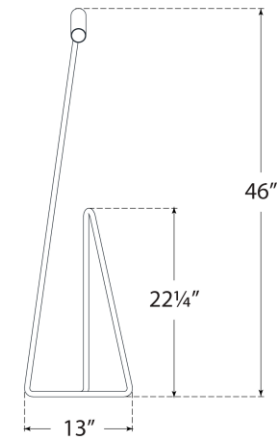

TEAR SHEET

Flesso Small Floor Lamp

Item # KW 1430BLK/PN

Designer: Kelly Wearstler

Height: 46"

Width: 13"

Extension: 10.25"

Base: 9.75" x 13" Decorative

Finishes: BLK/AB, BLK/PN

Lightsource: Dedicated LED w/ Dimmer

Wattage: 12w (1000lm)

Weight: 9 Pounds

Note: Item not Available in Australia or China

Side View

Front View

Top View