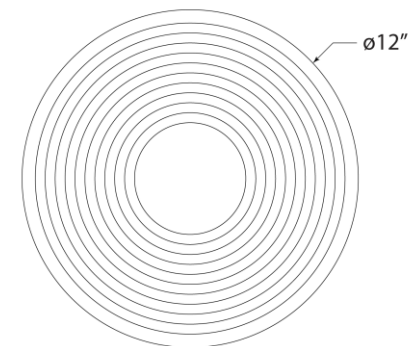

## Otto Medium Flush Mount

Item # KW 4902PN-ALB

Designer: Kelly Wearstler

Height: 5"

Width: 12"

Canopy: 11.25" Round

Finishes: AB, BZ, PN

Glass Options: ALB

Lightsource: Dedicated LED

Wattage: 30w (2400lm)

Weight: 17 Pounds

Note: Alabaster is a Natural Stone | Variations in Color and Texture are Expected

Side View

Bottom View