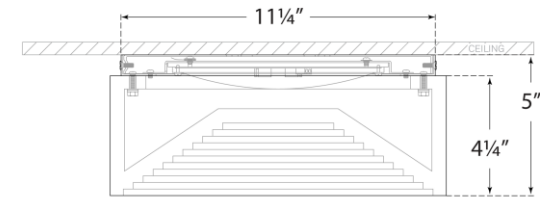

TEAR SHEET

Otto Medium Flush Mount

Item # KW 4902PN-ALB

Designer: Kelly Wearstler

Height: 5"

Width: 12"

Canopy: 11.25" Round

Finishes: AB, BZ, PN

Glass Options: ALB

Lightsource: Dedicated LED

Wattage: 30w (2400lm)

Weight: 17 Pounds

Note: Alabaster is a Natural Stone | Variations in Color and Texture are Expected

Side View