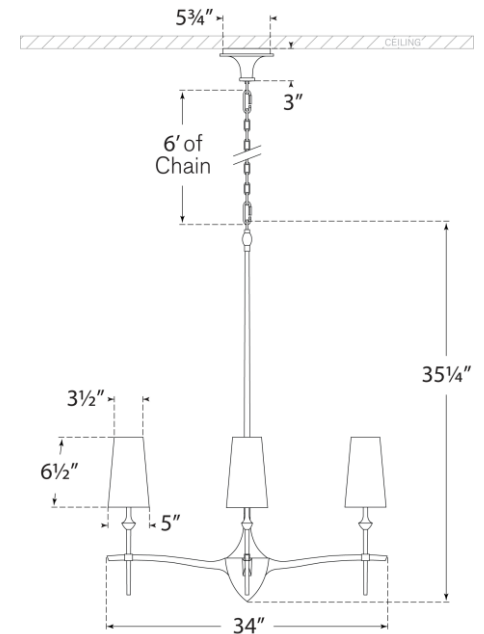

TEAR SHEET

Pippa Large Chandelier

Item # TOB 5736G-L

Designer: Thomas O'Brien

Height: 35"

Width: 34"

Canopy: 5.75" Round

Finishes: BSL, G

Shade Treatments: L

Shade Details: 3.5" x 5" x 6.5" Banded

Socket: 4 - E12 Candelabra

Wattage: 4 - 40 B11

Weight: 12 Pounds

Front View