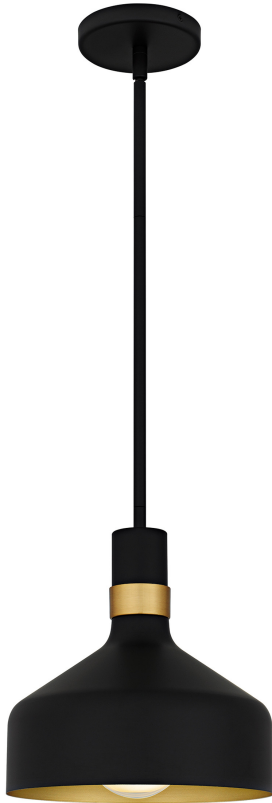

QPP6804MBK

Arbor 1-Light Matte Black Mini

Pendant

Matte Black

QUOIZEL
LIGHTING

DIMENSIONS

Dimensions: 10.00" W x 11.00" H x 10.00" D

Overall Height: 49.5"

Canopy Dimensions: 5.00"W x 0.75"D

Chain/Downrod Length: 2 (0.5"D x 6") and 2 (0.5"D x 12")

Down Rods

Weight: 3.52 lbs

DETAILS

Material: STEEL

Glass/Shade Description:

Metal(MBK+BRG+S85 inside) - Metal

LAMPING

Light Source: Socketed

Bulb Included: No

Bulb Type: Medium Base

Bulb Quantity: 1

Watts per Bulb: 100

LED Wattage Equivalent: 25W

ELECTRICAL