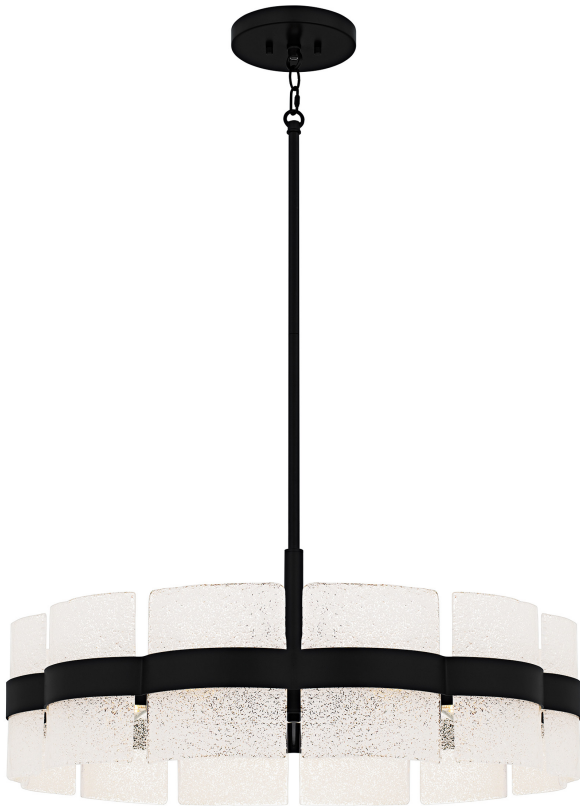

## SWE2830MBK

Sweeney 6-Light Matte Black

Pendant

Matte Black

QUOIZEL  
LIGHTING

### DIMENSIONS

Dimensions: 30.00" W x 12.00" H x 30.00" D

Overall Height: 41.5"

Canopy Dimensions: 7.00"W x 7.00"D

Chain/Downrod Length: 2 (0.63"D x 6") and 2 (0.63"D x 12")

Down Rods

Weight: 28.07 lbs

### DETAILS

Material: STEEL

Glass/Shade Description: Clear Glass with  
White Glass Sand inside - Glass

### LAMPING

Light Source: Socketed

Bulb Included: No

Bulb Type: Candelabra Base

Bulb Quantity: 6

Watts per Bulb: 60

LED Wattage Equivalent: 15W