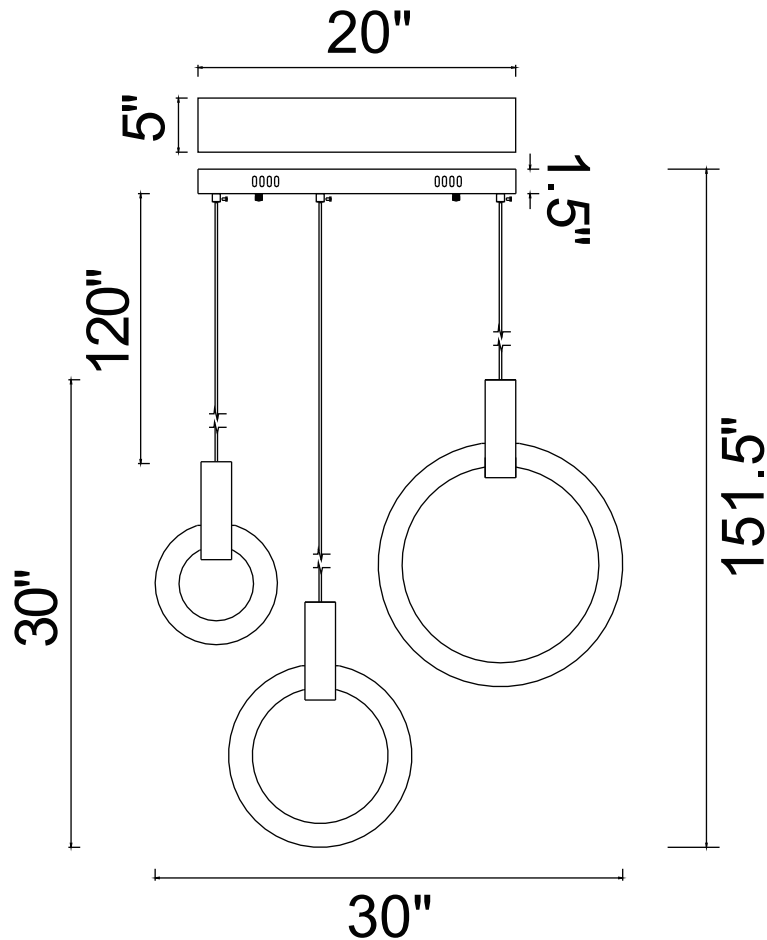

PROJECT: _____

FIXTURE TYPE: _____

LOCATION: _____

CONTACT/PHONE: _____

Item	1214P30-3-236-RC
Collection	ANELLO
Finish	White Oak
Glass	-----
Acrylic	Frosted
Input	120V AC,60HZ,AC

Shade	-----
Length/Dia.	30"
Width/Ext.	5"
Height	30"
Maximum	151.5"
Lumens	1092

Light Source	LED
Bulb Info.	21W
Included	-----
Dimmable	Yes
Color	3000K
Weight	