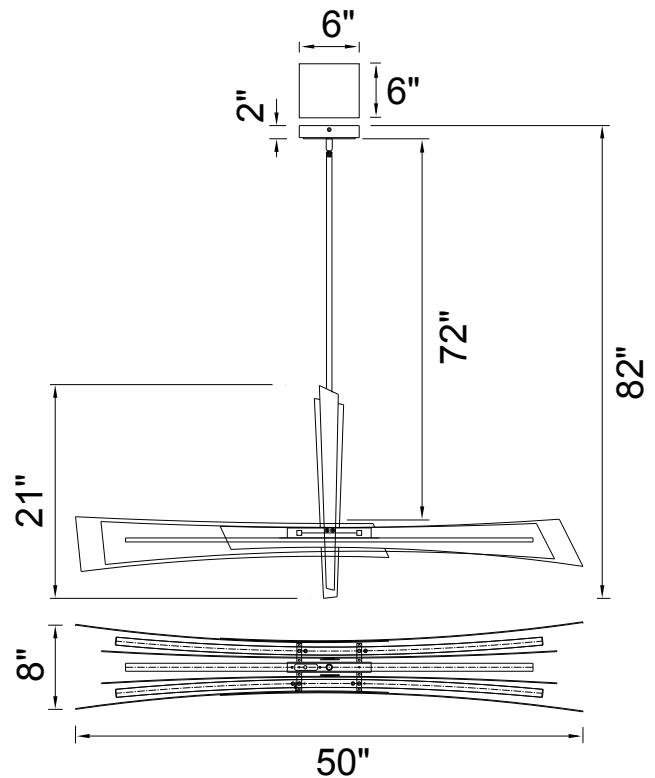

PROJECT: _____
 FIXTURE TYPE: _____
 LOCATION: _____
 CONTACT/PHONE: _____

Item	1717P50-624
Collection	SOLARA
Category	Chandelier
Finish	Brass
Glass	-----
Crystal	-----
Acrylic	-----

Shade Color	-----
Min Assembled Height	23"
Max Assembled Height	82"
Width	50"
Length	8"
Extension Wall Mounts	-----
Input	120V AC,60HZ,AC

Lumens	1560
Light Source	LED
Bulb Info.	30W
Included	-----
Dimmable	Yes
Colour Temp	3000,4000,5000K
Weight	24.25 Lbs

CWI Lighting
 2775 Broadway
 Buffalo, NY 14227
 USA

CWI Lighting
 140 Steelcase Rd. W.
 Markham ON. L3R 3J9
 Canada