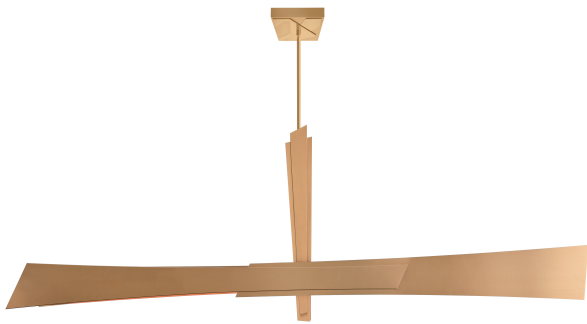

PROJECT: _____
 FIXTURE TYPE: _____
 LOCATION: _____
 CONTACT/PHONE: _____

Item	1717P50-624
Collection	SOLARA
Category	Chandelier
Finish	Brass
Glass	-----
Crystal	-----
Acrylic	-----

Shade Color	-----
Min Assembled Height	23"
Max Assembled Height	82"
Width	50"
Length	8"
Extension Wall Mounts	-----
Input	120V AC,60HZ,AC

Lumens	1560
Light Source	LED
Bulb Info.	30W
Included	-----
Dimmable	Yes
Colour Temp	3000,4000,5000K
Weight	24.25 Lbs

CWI Lighting
 2775 Broadway
 Buffalo, NY 14227
 USA

CWI Lighting
 140 Steelcase Rd. W.
 Markham ON. L3R 3J9
 Canada