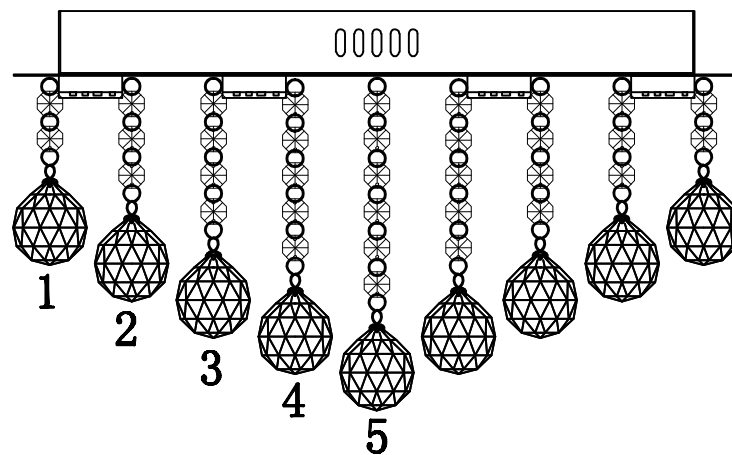

ASSEMBLE INSTRUCTION

5052C16C-R

12V LED 9*3W

φ400*H230mm

1. PLEASE TAKE OFF THE PLASTIC SHEET FROM THE LAMP BODY.

2. PLEASE WEAR GLOVES WHEN YOU HANGING THE CRYSTAL.

NO.	1	2	3	4	5
Quantity	24	18	12	6	1