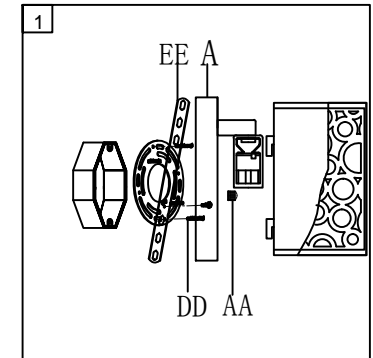

Trade Mark:  
CRYSTAL WORLD INC

Product Name: Wall lamp  
Model :5536W34ST-S-4  
120Vac, 60Hz,AC ONLY  
Lamp Size:W34"\*H6"\*E4"

## WALL LAMP ASSEMBLY INSTRUCTIONS

1. Place fixture(A) onto Butterfly (EE).  
Secure(DD) with cap nuts (AA).

### Hardware Used

AA Cap nut		X 3
DD Mounting screw		X 3

2. Please wear gloves  
when you hanging the crystal.

3. Install light bulbs ( not included).  
Use bulb  
**120V G9 4\*40W Max.**