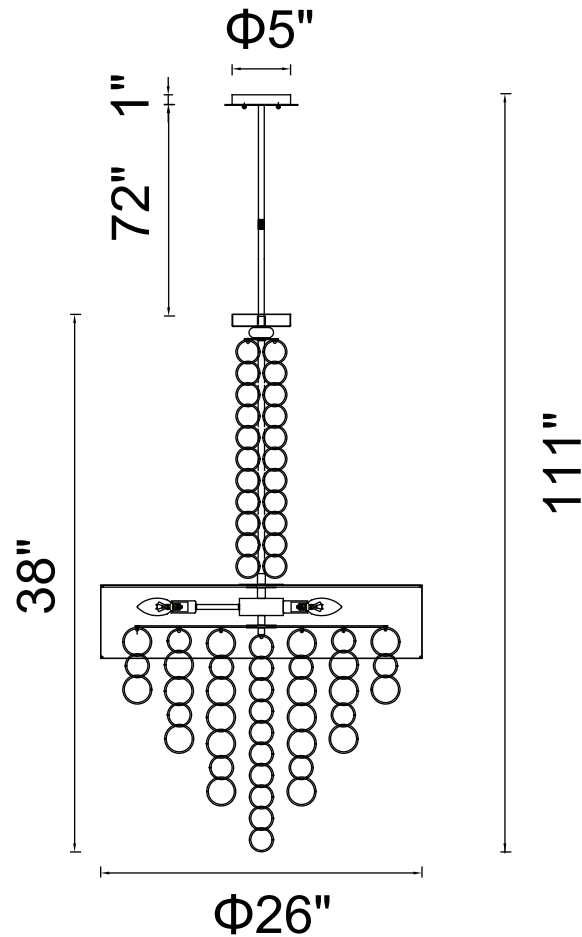

CWI LIGHTING

BRIGHTER LIVING. SIMPLIFIED.

PROJECT: _____

FIXTURE TYPE: _____

LOCATION: _____

CONTACT/PHONE: _____

Item	5627P26C
Collection	CHAINED
Finish	Chrome
Glass	-----
Crystal	-----
Input	120V AC,60HZ,AC

Shade	White
Length/Dia.	26"
Width/Ext.	-----
Height	38"
Maximum	111"
Lumens	-----

Light Source	E12
Bulb Info.	8×60W
Included	-----
Dimmable	No
Color	-----
Weight	-----