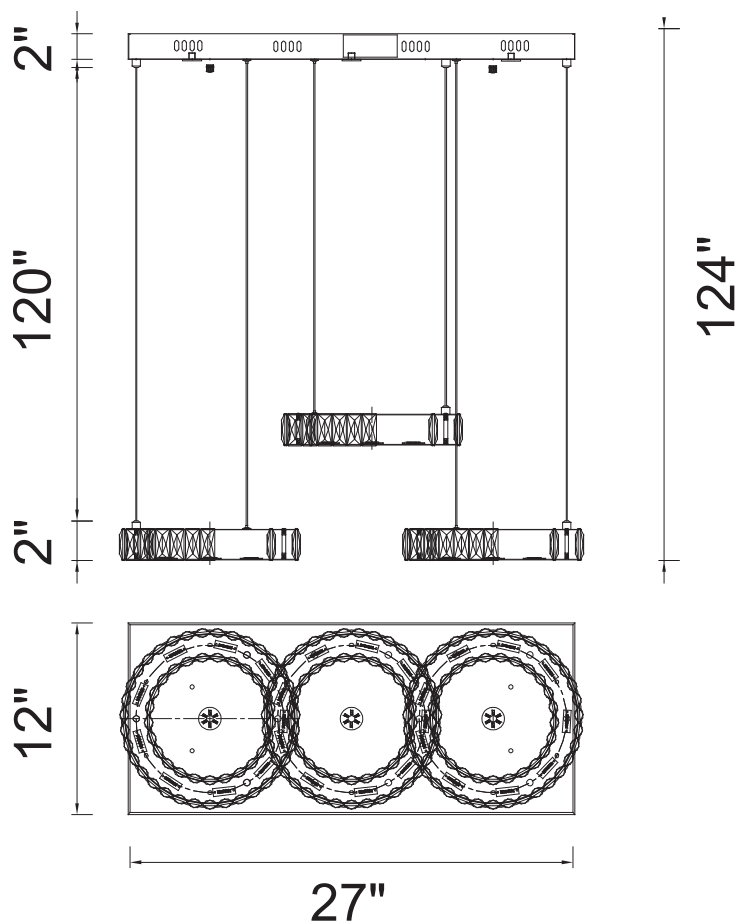

# CWI LIGHTING

BRIGHTER LIVING. SIMPLIFIED.

PROJECT: \_\_\_\_\_  
 FIXTURE TYPE: \_\_\_\_\_  
 LOCATION: \_\_\_\_\_  
 CONTACT/PHONE: \_\_\_\_\_

Item	5635P27ST-RC
Collection	FLORENCE
Finish	Stainless Steel
Glass	-----
Crystal	Clear
Input	120V AC,60HZ,AC

Shade	-----
Length/Dia.	27"
Width/Ext.	12"
Height	-----
Maximum	124"
Lumens	2100

Light Source	LED
Bulb Info.	36W
Included	-----
Dimmable	No
Color	4000K
Weight	