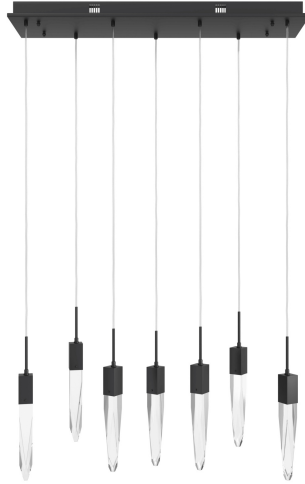

AVE

L I G H T I N G

Item#: HF1900-7-AP-BK-C

Product Type MULTI PORT PENDANT
Collection Name ASPEN COLLECTION
Finish BLACK
Length-Ext. 47 in.
Width 11 in.
Height 130 in.
Weight 69 lbs
Voltage 120
Lumens 2660
Listing UL
Light Source BULB
Bulb Quantity 7
Bulb Wattage 6.5
Bulb Base Type GU10 LED
Bulb Included YES
Dimmable YES
Sloped Install YES
Warranty 1 YEAR LIMITED ELECTRICAL
WARRANTY