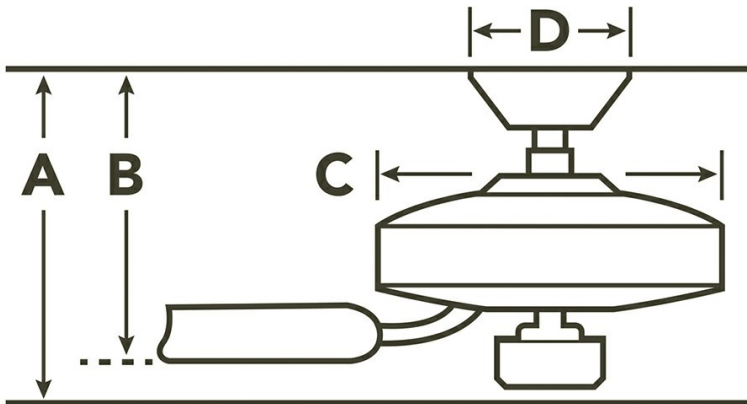

Dimensions

Downrod	A	B	C	D
1.00 OD X 4.00	15.25	12.75	7.50	5.85

Available Finishes

Finish	Fixture	Glass	Blade 1	Blade 2