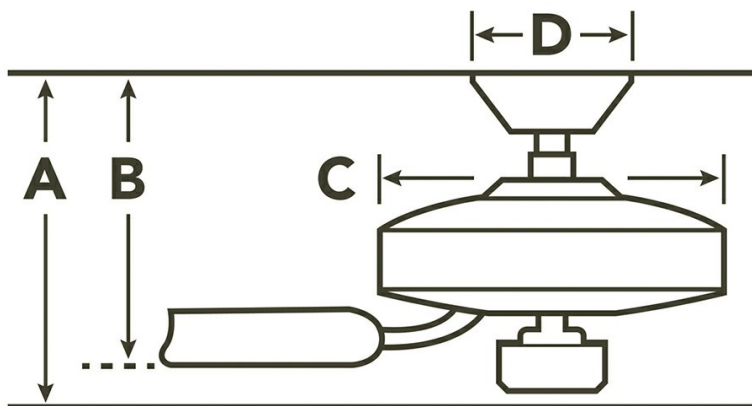

**Product Information**

Product ID	310103WCP
Finish	Weathered Copper Powder Coat
Blade Finish	Walnut/Walnut
Collection	Monarch II 52 Collection

**Specifications**

Number of Blades	5
Blades Included	Yes
Blade Pitch	14 Degrees
Blade Sweep	52"
Blades Reversible	No
Blade Material	ABS
Optional Blades Available	No
Downrod 1	1.00 OD X 4
Downrod 2	FLUSH MOUNT
Primary Control System	Basic Function Cool Touch
Remote Included	Yes
Wall Control Included	No
Low Ceiling Adaptable	Yes, With Optional Flush Mount
Lead Wire Length	78.00"
Motor Size	172MM X 17MM
Motor Type	AC INDUCTION

**Dimensions**

Downrod	A	B	C	D
1.00 OD X 4.00	14.50	12.75	13.75	6.70

**Available Finishes**

Finish	Fixture	Glass	Blade 1	Blade 2

**Downlight**

Watts	82/11
Optional Light Kit Available	No

**Safety Listings & Certifications**