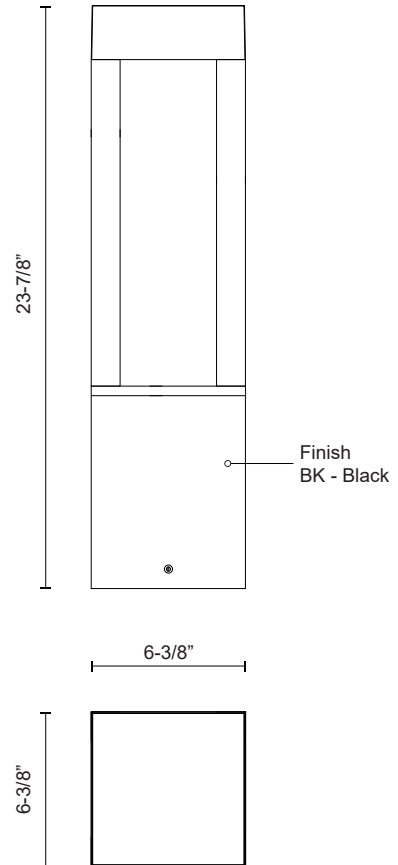

DESCRIPTION

Architectural designed high powered LED exterior bollard fixture, high pressure die-cast aluminum square-shaped housing with four rectangular-shaped openings which radiates the light downward and throughout all openings and surrounding areas of the bollard. Available in two different heights and IK10 Rated.

SPECIFICATION DETAILS

Fixture Dimensions	L6-3/8" x W6-3/8" x H23-7/8"
Light Source	LED with DC Driver
Wattage	24W
Total Lumens	2100lm
Delivered Lumens	1350lm*
Voltage	120-277V
Color Temperature	3000K
CRI (Ra)	90CRI
Optional Color Temps	2700K - 5000K Available, Minimum Order Quantities Apply
LED Rated Life	50,000 hours
Dimming	100% - 10%, TRIAC or ELV Dimmer (Not Included)
Glass Details	Clear High Impact Glass
Location	Wet, IP65
Material	Aluminum + Glass
Illumination Direction	Down
Paint Finish	BK02

* For custom options, consult factory for details.

* For warranty information, please visit www.kuzcolighting.com/warranty

KUZCO

CANADA: 19054 28TH AVENUE - SURREY, BC V3Z 6M3
USA: 3035 E. LONE MOUNTAIN ROAD - LAS VEGAS, NV 89081

WWW.KUZCOLIGHTING.COM

© 2024 KUZCO LIGHTING. ALL RIGHTS RESERVED.

COMMENT