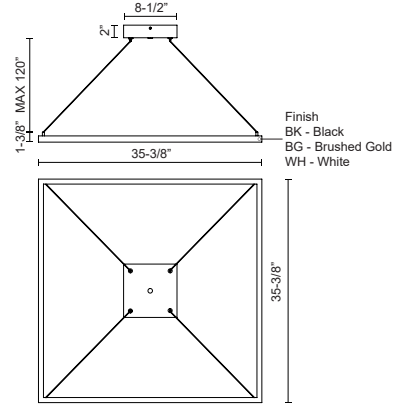

Brushed Gold

SPECIFICATION DETAILS

Fixture Dimensions	L35-3/8" x W35-3/8" x H1-3/8"
Light Source	LED with DC Driver
Wattage	78W
Total Lumens	5630lm
Delivered Lumens	BG-2645lm; BK-2048lm; WH-3206lm;
Voltage	120-277V
Color Temperature	3000K
CRI (Ra)	90CRI
Optional Color Temps	2700K - 5000K Available, Minimum Order Quantities Apply
LED Rated Life	50,000 hours
Dimming	100% - 10%, TRIAC or ELV Dimmer (Not Included) or 0-10V Dimmer (Not Included)
Diffuser Details	Frosted Silicone Diffuser
Adjustable	Yes
Wire Length	120" Max
Wire Type	BG - Black Wire; BK - Black Wire; WH - Clear Wire;
Minimum Hang Height	25"
Sloped Ceiling Adaptable	Yes
Location	Dry
Illumination Direction	Downlight
Canopy Dimensions	L9-1/2" x W9-1/2" x H2"
Paint Finish	BG01(Canopy); BG02(Fixture Body); BK02; WH02;
Material	Aluminum + Polymeric Material
CEC Title 24 JA8-2022	Yes, JA8-2022

* For custom options, consult factory for details.

* For warranty information, please visit www.kuzcolighting.com/warranty

DESCRIPTION

Extruded aluminum with rectangular profile. Flush silicone diffuser. Matte powder-coated finish. Down light. Duo canopy mounting style