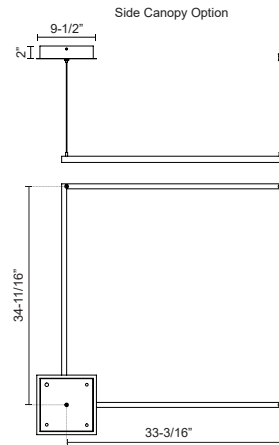

PIAZZA PD88136-UNV-010

PENDANTS

PROJECT

Black

White

Brushed Gold

SPECIFICATION DETAILS

Fixture Dimensions	L35-3/8" x W35-3/8" x H1-3/8"
Light Source	LED with DC Driver
Wattage	78W
Total Lumens	5630lm
Delivered Lumens	BG-2645lm; BK-2048lm; WH-3206lm;
Voltage	120-277V
Color Temperature	3000K
CRI (Ra)	90CRI
Optional Color Temps	2700K - 5000K Available, Minimum Order Quantities Apply
LED Rated Life	50,000 hours
Dimming	100% - 10%, TRIAC or ELV Dimmer (Not Included) or 0-10V Dimmer (Not Included)
Diffuser Details	Frosted Silicone Diffuser
Adjustable	Yes
Wire Length	120" Max
Wire Type	BG - Black Wire; BK - Black Wire; WH - Clear Wire;
Minimum Hang Height	25"
Sloped Ceiling Adaptable	Yes
Location	Dry
Illumination Direction	Downlight
Canopy Dimensions	L9-1/2" x W9-1/2" x H2"
Paint Finish	BG01(Canopy); BG02(Fixture Body); BK02; WH02;
Material	Aluminum + Polymeric Material
CEC Title 24 JA8-2022	Yes, JA8-2022

* For custom options, consult factory for details.

* For warranty information, please visit www.kuzcolighting.com/warranty

DESCRIPTION

Extruded aluminum with rectangular profile. Flush silicone diffuser. Matte powder-coated finish. Down light. Duo canopy mounting style

KUZCO

CANADA: 19054 28TH AVENUE - SURREY, BC V3Z 6M3

USA: 3035 E. LONE MOUNTAIN ROAD - LAS VEGAS, NV 89081

WWW.KUZCOLIGHTING.COM

© 2021 KUZCO LIGHTING. ALL RIGHTS RESERVED.

COMMENT