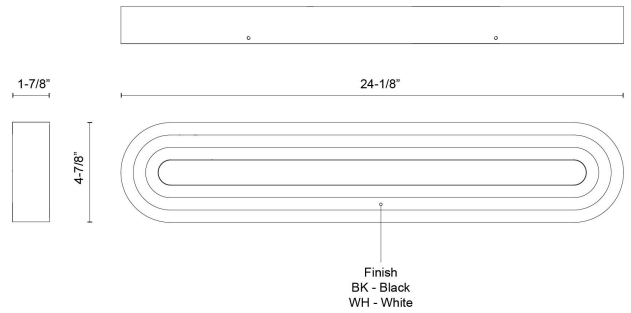

Arco 24-in Vanity Light

Model	Color Temperature	Wattage	Voltage	Total Lumens	Delivered Lumens	Dimmer Support (Optional, Not Included)
VL21324 VL21324-BK-UNV VL21324-WH-UNV	3000K	24W	120-277V	1715lm	1150lm* (BK) 1420lm* (WH)	TRIAC/ELV

SPECIFICATION DETAILS

Fixture Dimensions	W24-1/8" x H4-7/8" x E1-7/8"
Location	Damp
Diffuser Details	Frosted Acrylic Diffuser
Dimming Range	100% - 10%
Illumination Direction	Front
Light Source/Life	LED (50,000 hours) 90CRI
Material	Aluminum, Acrylic
Height from Center	2-3/8"
Compliance	ADA Certified: Yes ETL Certified: Yes CEC Title 24: Yes