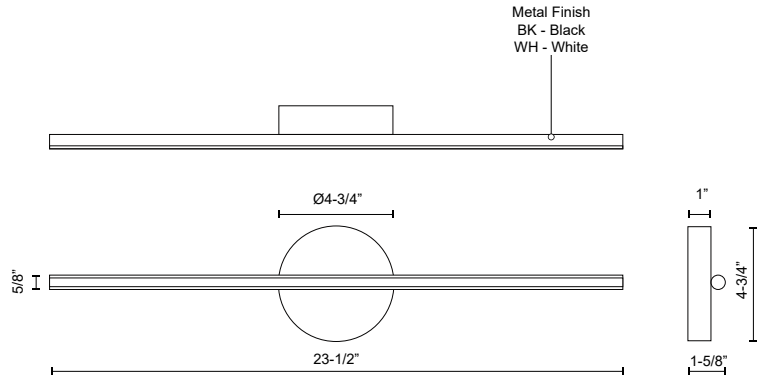

KUZCO

CANADA: 19054 28TH AVENUE - SURREY, BC V3Z 6M3

USA: 3035 E. LONE MOUNTAIN ROAD - LAS VEGAS, NV 89081

WWW.KUZCOLIGHTING.COM

© 2024 KUZCO LIGHTING. ALL RIGHTS RESERVED.

COMMENT