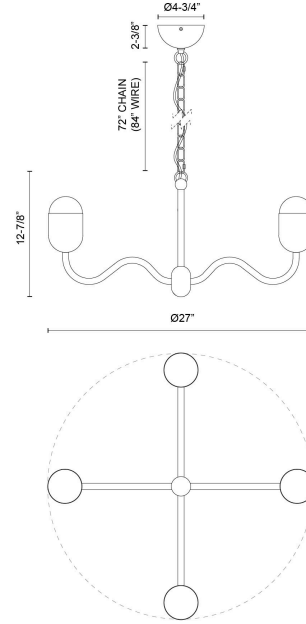

Effie 27-in Chandelier

Model	Bulbs (not included)	Wattage (or equivalent)
CH558427 CH558427AWOP CH558427BGOP CH558427MBOP	4 x E12	40W

Add a touch of timeless elegance with a playful twist to your home decor. The Effie lighting collection is perfect for you! With its organically curved arms and rounded bulb effect, Effie brings a fresh take on the classic candelabra chandelier. Its fun, wavy silhouette adds a touch of whimsy to any space, making it both elegant and playful.

SPECIFICATION DETAILS

Fixture Dimensions	D27" x H12-7/8"
Canopy Dimensions	D4-3/4" x H2-3/8"
Minimum Hang Height	18"
Location	Dry
Glass Details	Opal Glass
Illumination Direction	Up
Light Source/Life	Socket
Material	Aluminum, Steel, Glass
Sloped Ceiling Adaptable	Yes
Wire Length	84"
Wire Style	Clear Wire (AWOP) Clear Wire (BGOP) Black Wire (MBOP)
Compliance	UL Certified: Yes